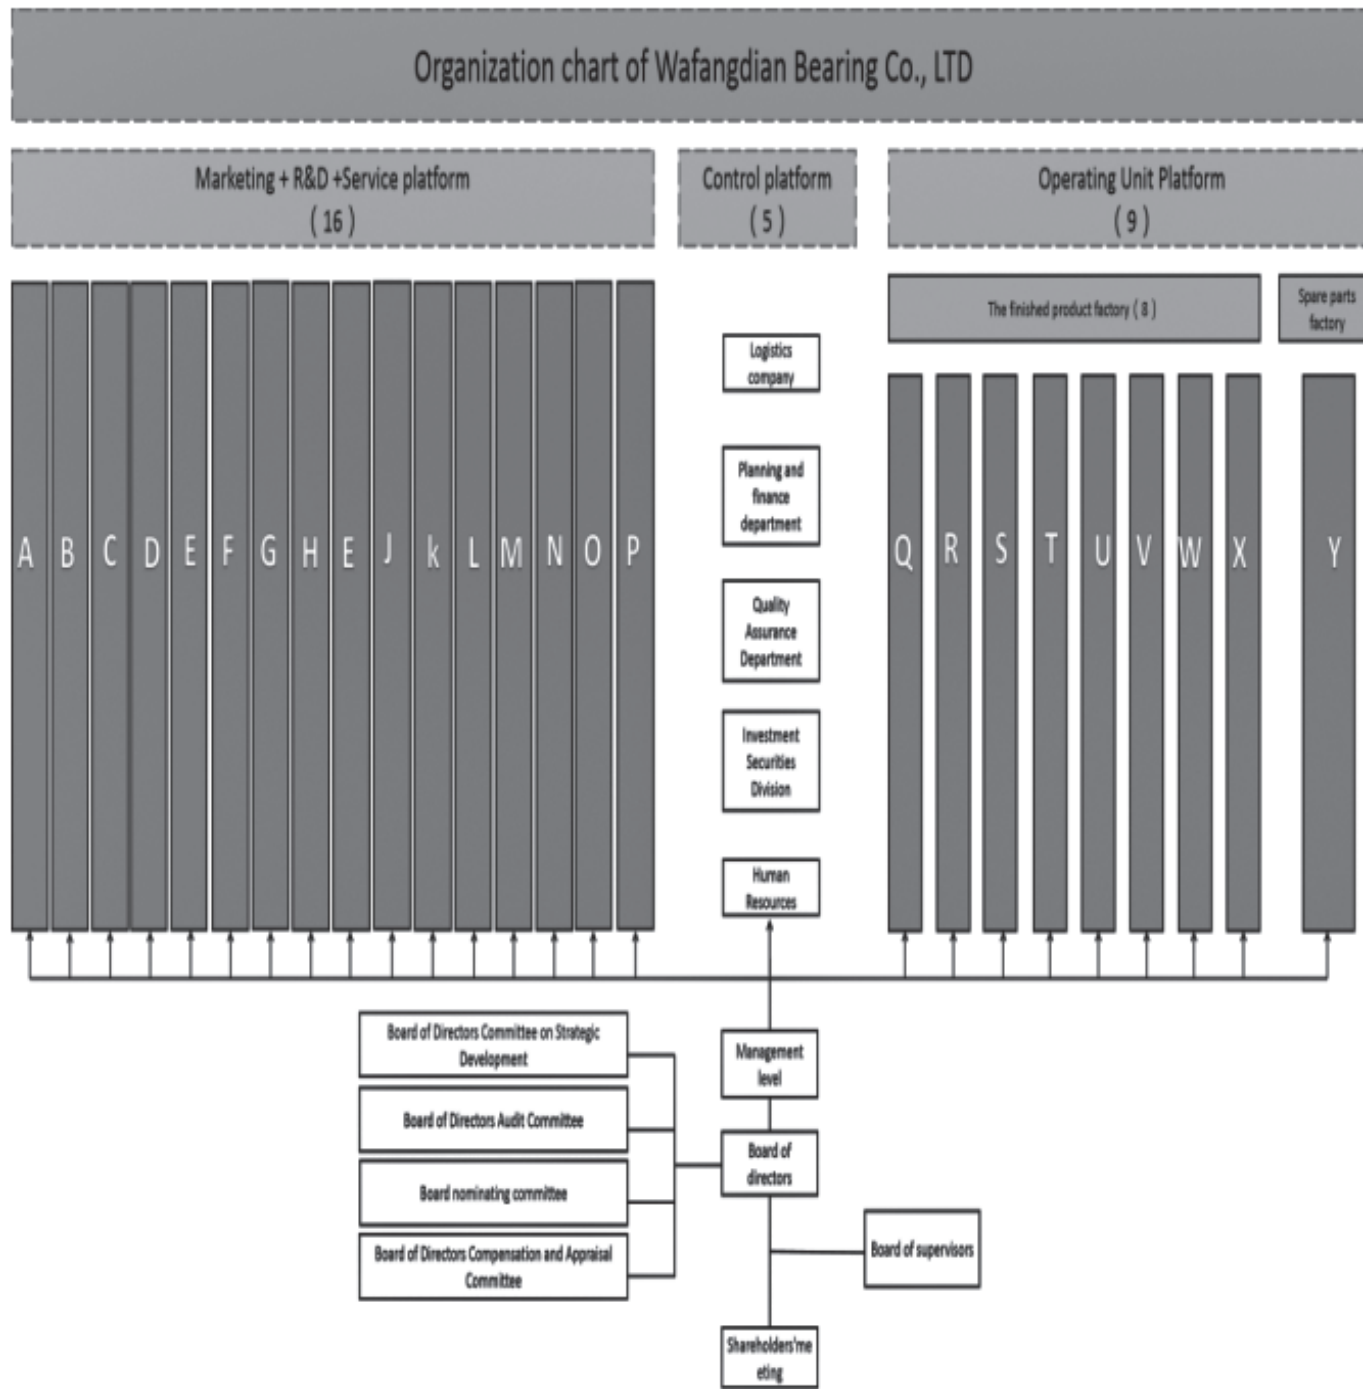

Letter names table	
A	Rail transit bearing division
B	Smelting heavy division
C	Cement mechanical bearing division
D	Mechanical drive bearing division
E	Construction machinery bearings business
F	Precision machinery bearings business
G	Industrial equipment bearing division
H	Northeast sales area
I	North sales area
G	Northwest sales area
K	Southwest sales area
L	South China sales area
M	Central China sales area
N	East China sales area
O	Southeast sales area
P	Import and Export Company
Q	Wafangdian bearing co., LTD., the largest bearing manufacturing branch
R	Wafangdian bearing co., LTD. Precision bearing
S	Wafangdian bearing co., LTD., oversize precision bearing manufacturing branch
T	Wafangdian bearing co., LTD. Branch railway wagon bearing manufacturing
U	Wafangdian bearing co., LTD railway bearing maintenance branch
V	Dalian ZWZ precision motor car bearing co., LTD
W	Wazhou precision spherical roller bearings (wafangdian) co., LTD
X	Wazhou liaoyang bearing manufacturing co., LTD
Y	Wafangdian bearing co., LTD., bearing accessories manufacturing branch