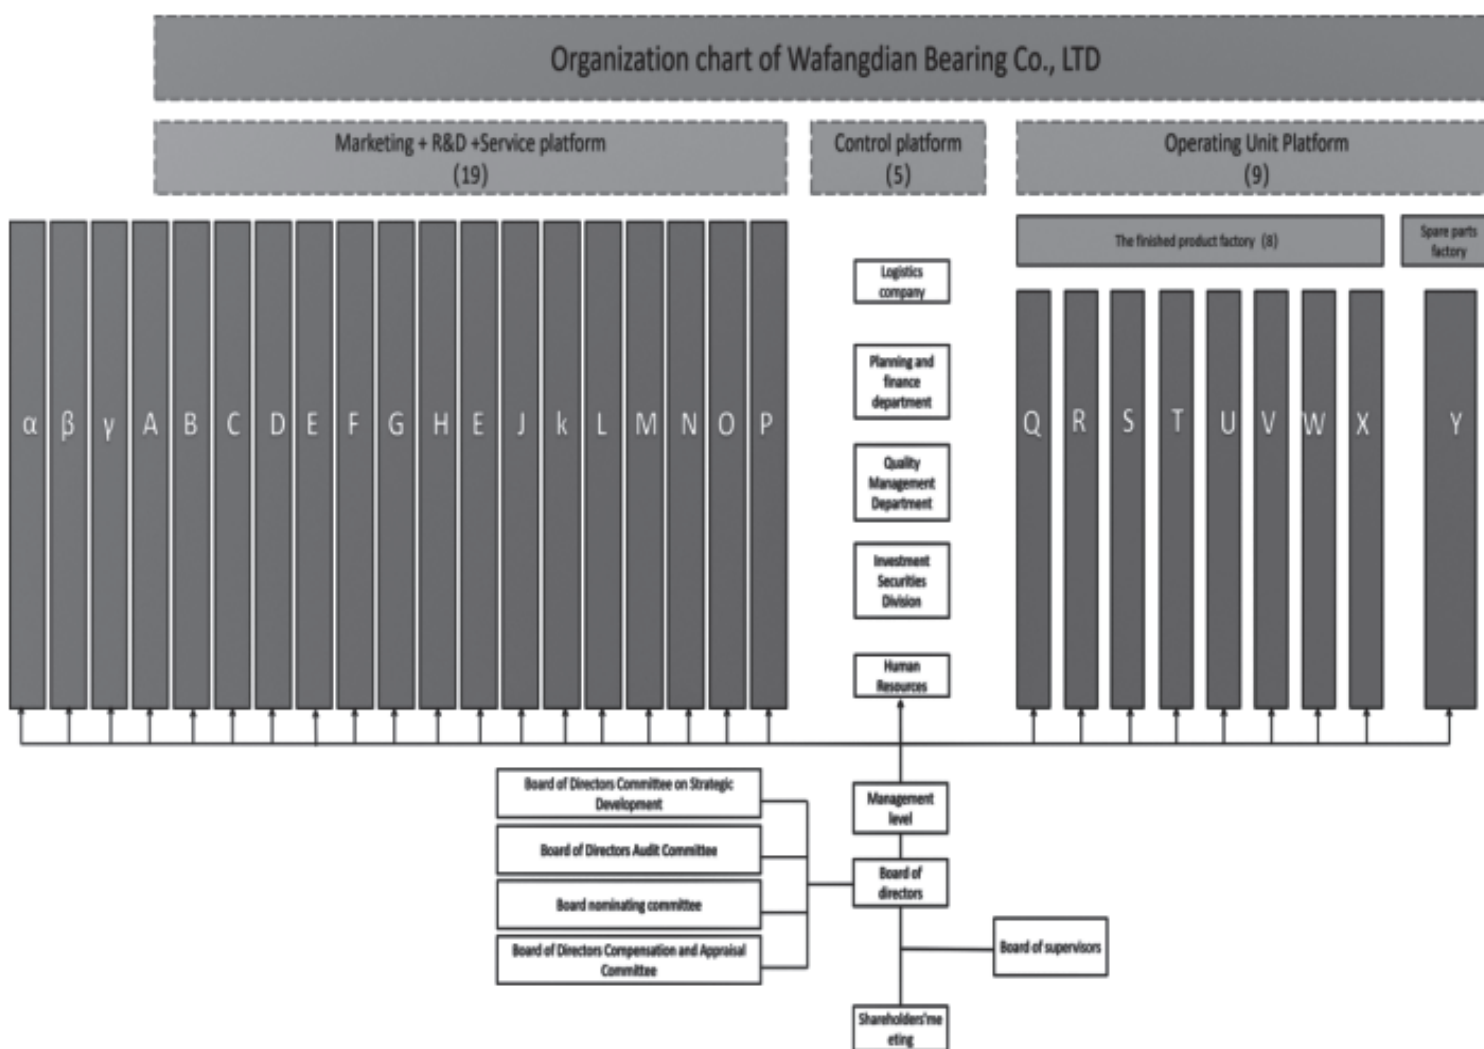

Letter names table	
A	Industrial equipment bearing division
B	Rail transit bearing division
C	Smelting heavy division
D	Cement mechanical bearing division
E	Mechanical drive bearing division
F	Construction machinery bearings business
G	Precision machinery bearings business
H	Wafangdian bearing co., LTD., the largest bearing manufacturing branch
I	Wafangdian bearing co., LTD. Precision bearing manufacturing branch
J	Wafangdian bearing co., LTD., oversize precision bearing manufacturing branch
K	Wafangdian bearing co., LTD. Branch railway wagon bearing manufacturing
L	Wafangdian bearing co., LTD railway bearing maintenance branch
M	Dalian ZWZ precision motor car bearing co., LTD
N	Wazhou precision spherical roller bearings (wafangdian) co., LTD
O	Wazhou liaoyang bearing manufacturing co., LTD
P	Wafangdian bearing co., LTD., bearing accessories manufacturing branch
Q	Logistics company
R	Northeast sales area
S	North sales area

T	Northwest sales area
U	Southwest sales area
V	South China sales area
W	Central China sales area
X	East China sales area

Y	Southeast sales area
Z	Import and Export Company
α	Light Industry Machinery Bearing Division
β	India and Pakistan Sales Region
γ	RECP sales area