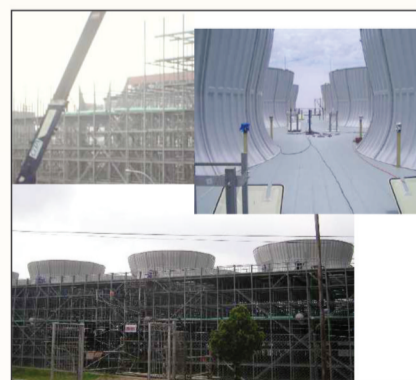

besam

ASSA ABLOY
Automatic Door Operator (Sweden)

Tzu Chi Hospital

P.T. TASAN MEGAH PRATAMA INTERNASIONAL

Pertamina Plaju 1977

Chevron Darajat #3 2008

Wayang Windu Geothermal #2 project 2008 (FRP Tower)

SPX
SPX MARLEY COOLING TECHNOLOGIES (USA)